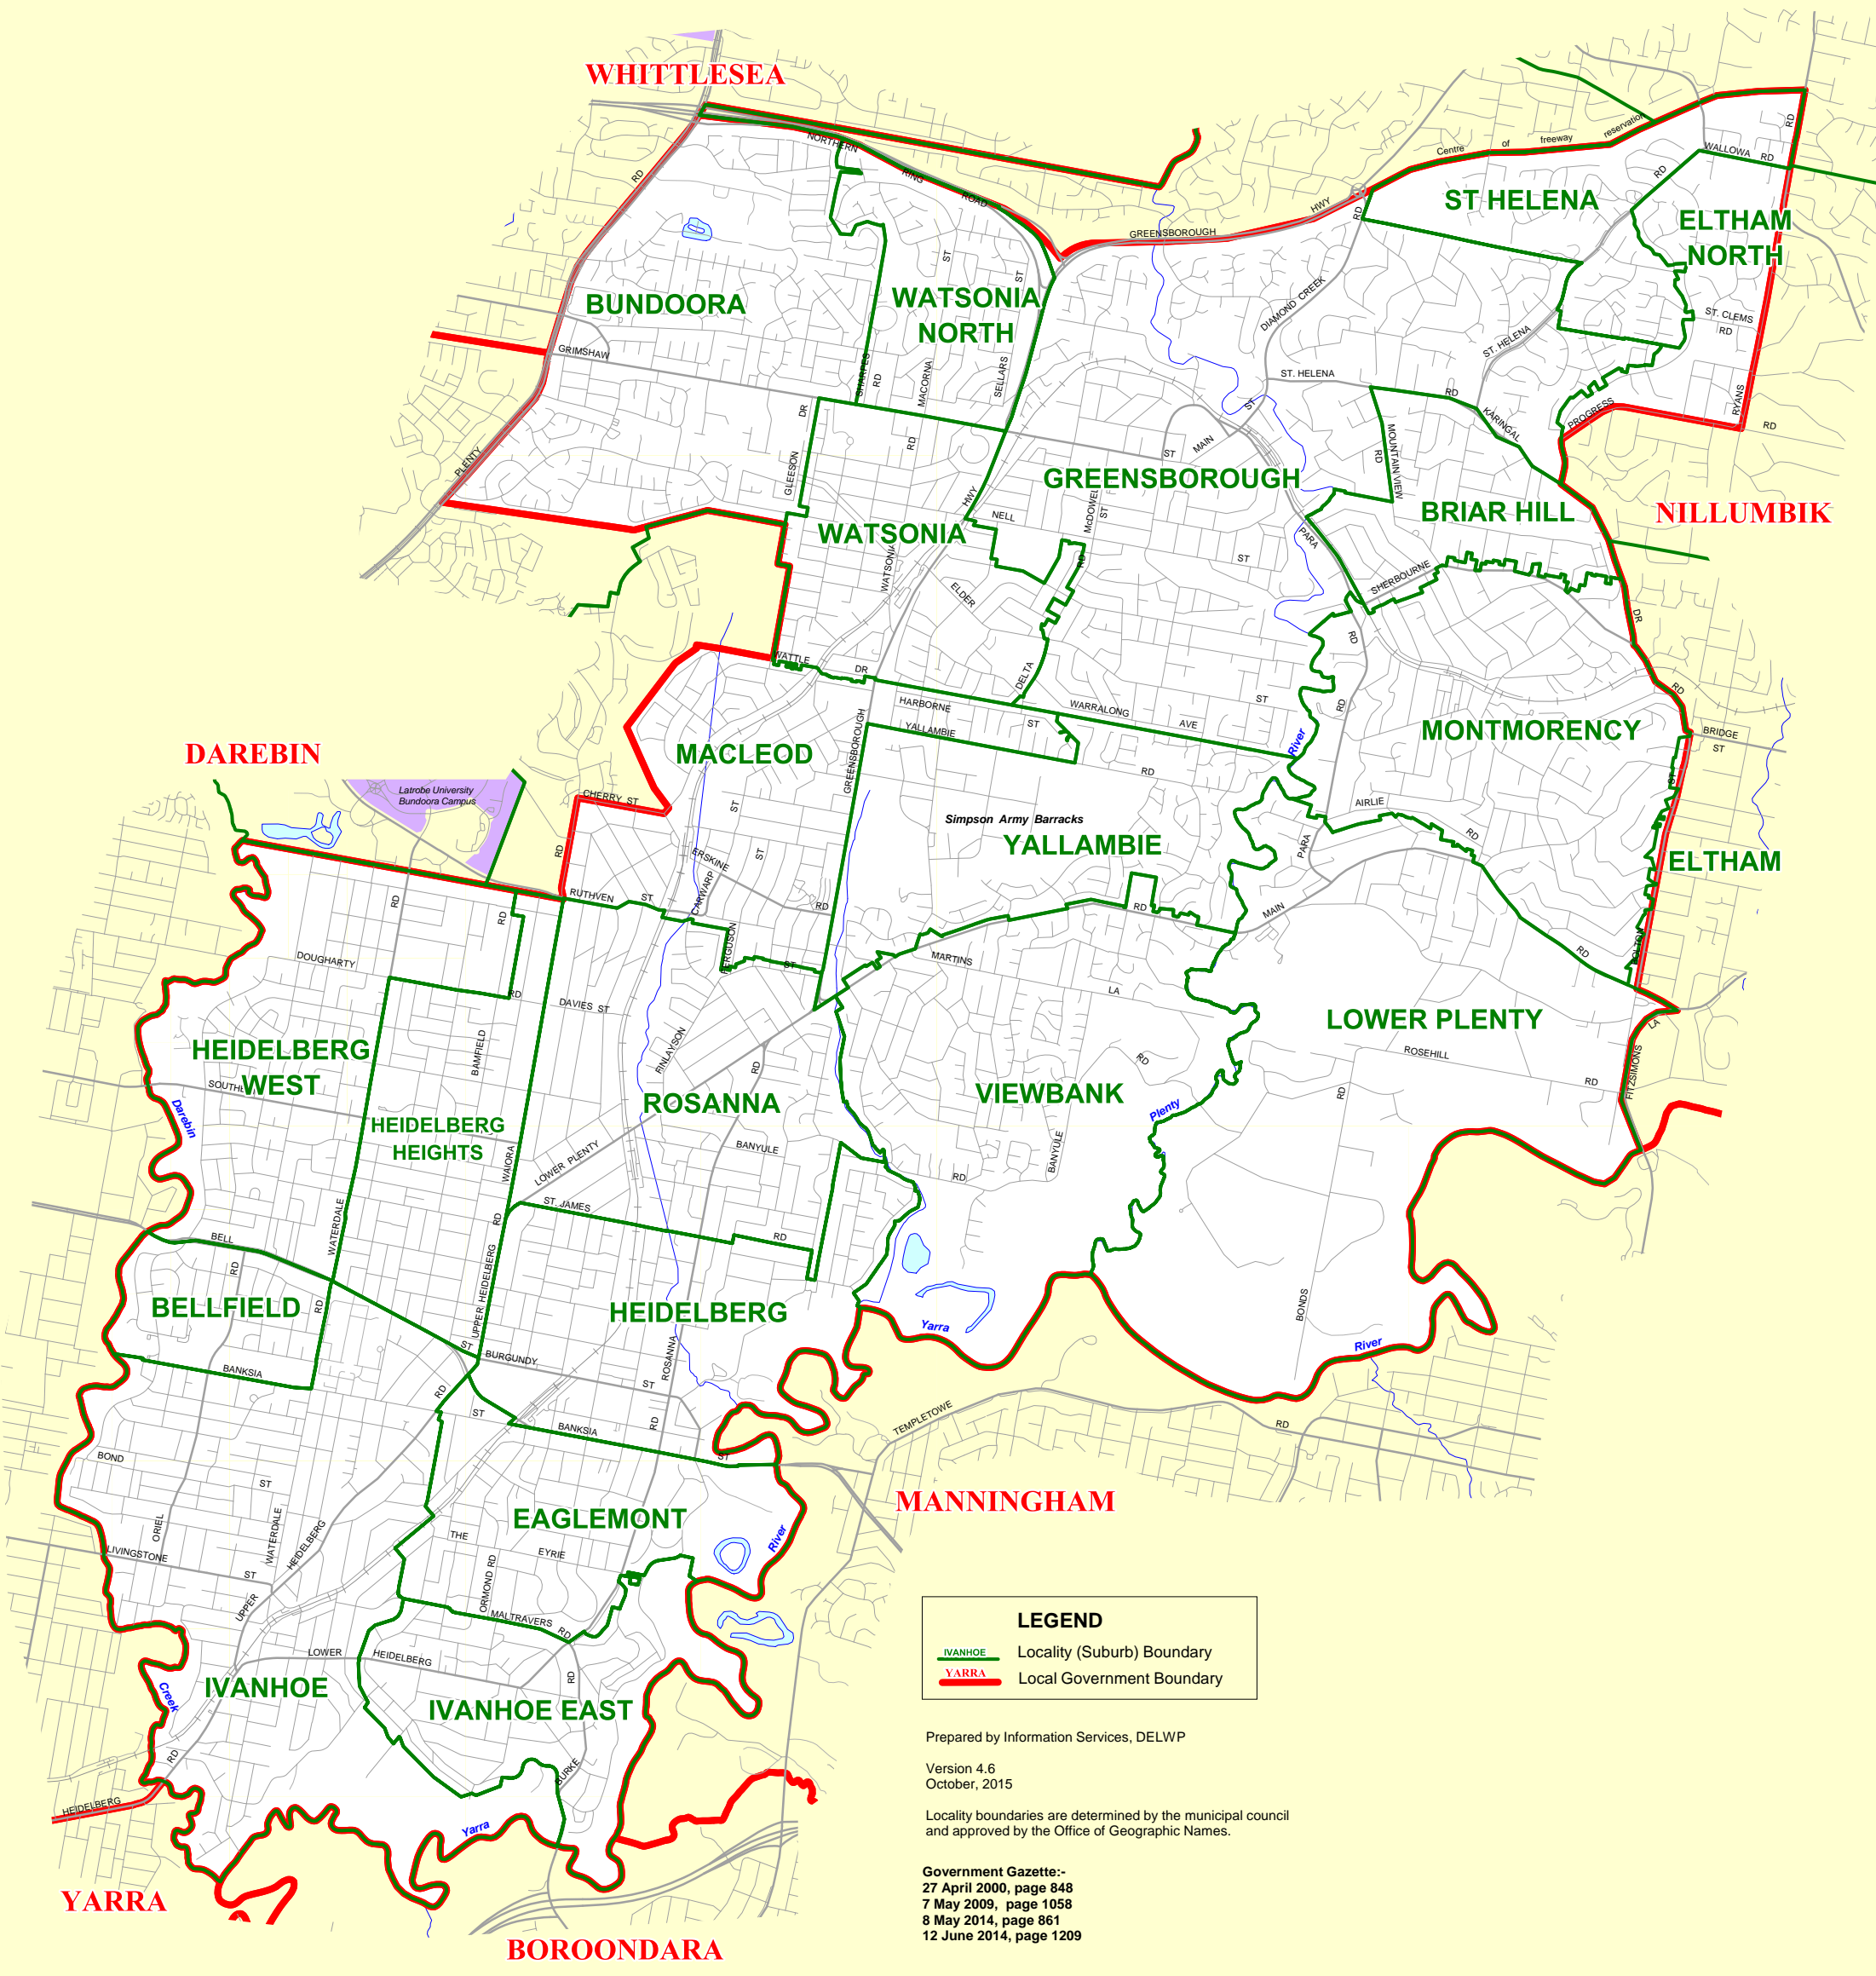

CITY OF BANYULE

LOCALITY (SUBURB) NAMES AND BOUNDARIES

LEGEND

- Ivanhoe Locality (Suburb) Boundary
- Yarra Local Government Boundary

Prepared by Information Services, DELWP
 Version 4.6
 October, 2015

Locality boundaries are determined by the municipal council and approved by the Office of Geographic Names.