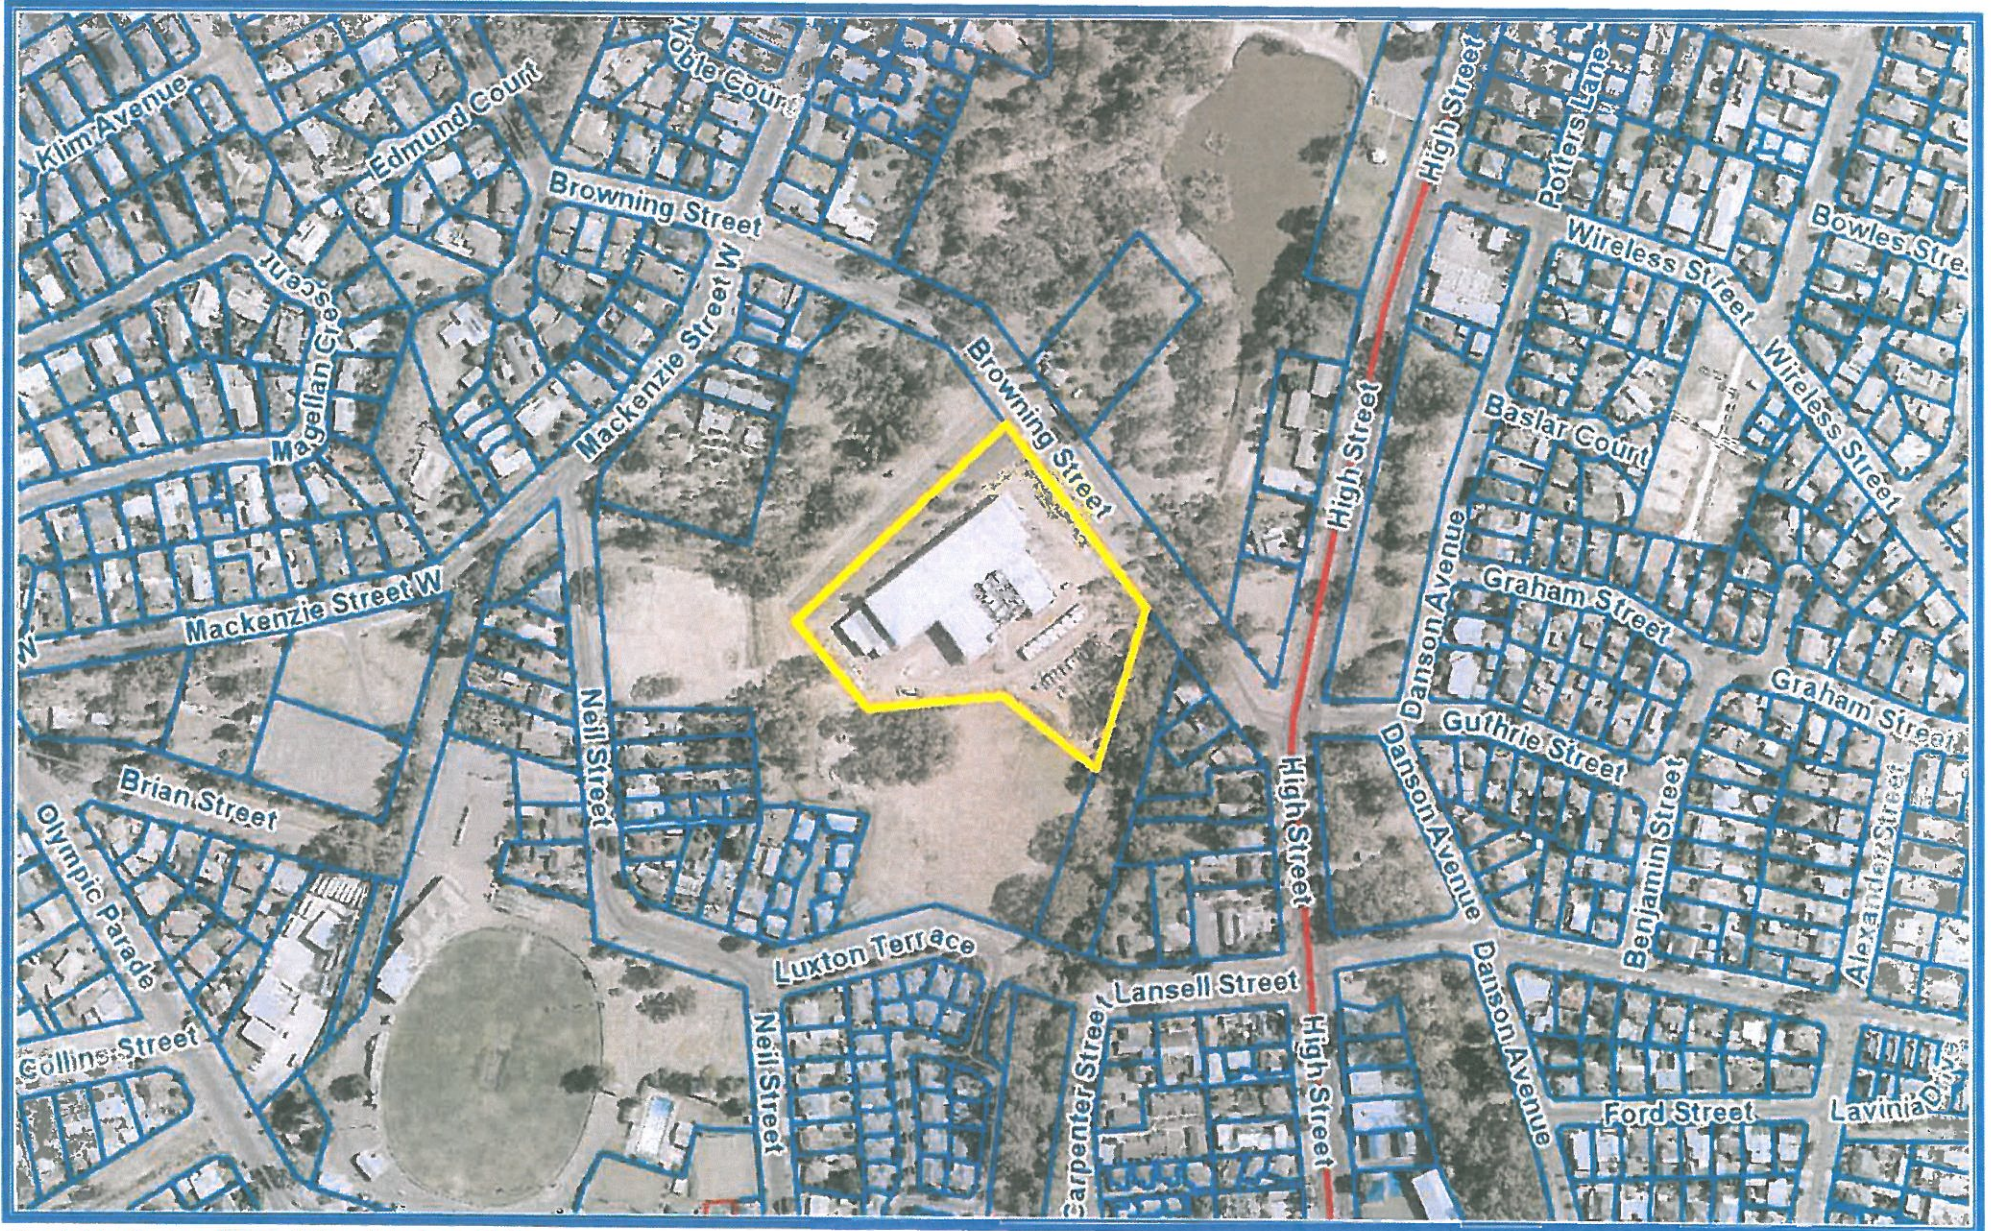

# Map : Location - 9 Browning Street, Kangaroo Flat

Created by Engineering on Friday, 5 January 2018

Map Scale : 1:4,126

Map Width is 1114 m

#### About this Document

This map has been created for the purpose of showing basic locality information over Greater Bendigo City Council. Property boundary line network data is supplied by State Government. Any error should be reported to the GIS Section, Greater Bendigo City Council.