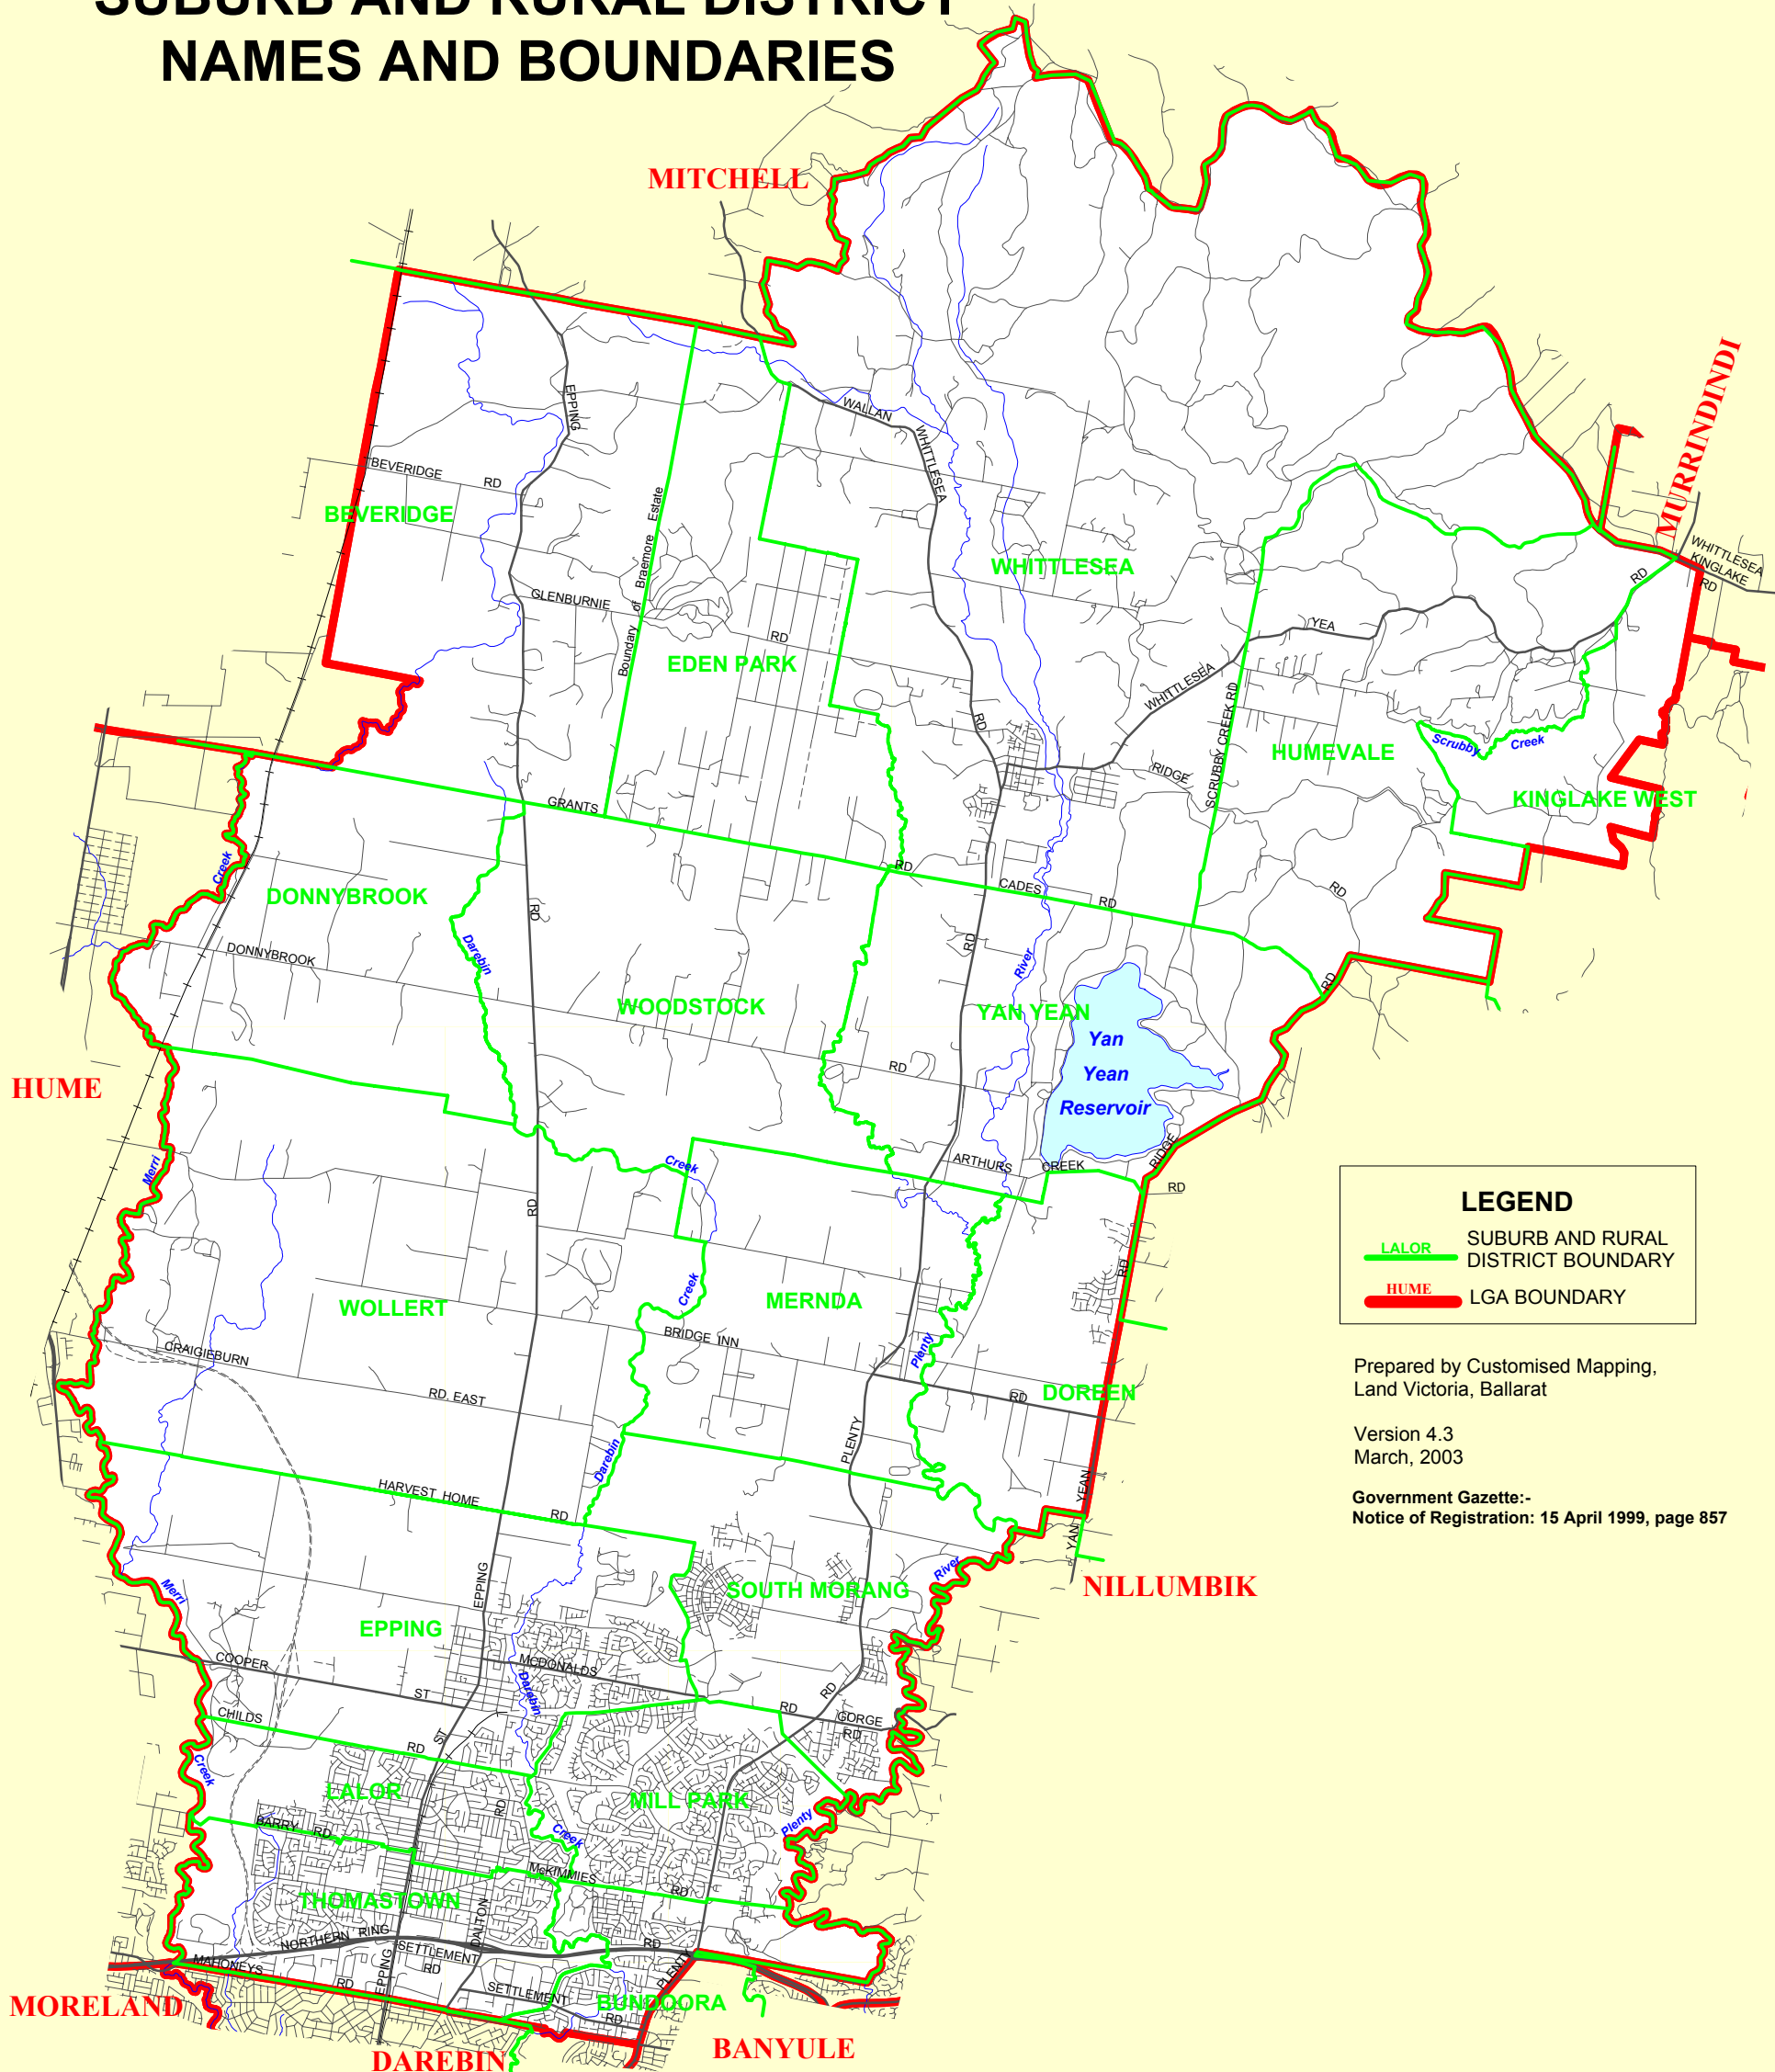

# CITY OF WHITTLESEA

## SUBURB AND RURAL DISTRICT NAMES AND BOUNDARIES

**LEGEND**

- LALOR SUBURB AND RURAL DISTRICT BOUNDARY
- HUME LGA BOUNDARY

Prepared by Customised Mapping,  
Land Victoria, Ballarat

Version 4.3  
March, 2003